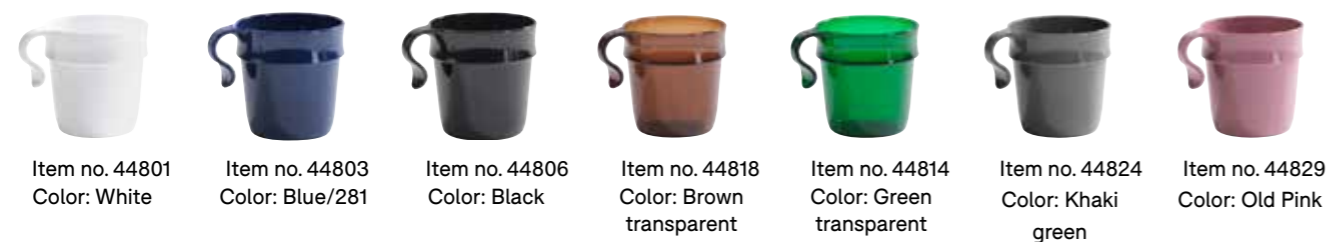

Nordic Plastic mug

The plastic mug that can handle tough environments. Perfect for excursions, for example. Stackable.

Dimensions: 30 cl. Height 85 mm.
Maximum printing surface: Ø 40 mm.

Cliché 52 € /color	280 pcs	560 pcs	840 pcs	1120 pcs	1400 pcs
Price/pc incl. 1-color printing	2,52	2,13	1,93	1,86	1,83
Printing price/subsequent color	0,40	0,27	0,24	0,22	0,21
Price 1th color back side	0,72	0,51	0,42	0,39	0,39

Item no. 44801 Color: White
Item no. 44803 Color: Blue/281
Item no. 44806 Color: Black
Item no. 44818 Color: Brown transparent
Item no. 44814 Color: Green transparent
Item no. 44824 Color: Khaki green
Item no. 44829 Color: Old Pink