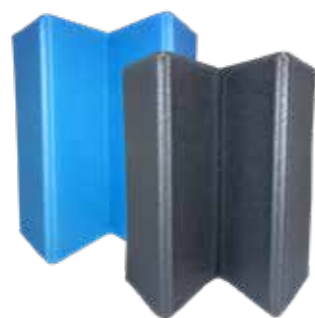

Item no. 45510
Color: Wood Composite

Item no. 45516
Color: Black

Item no. 45511
Color: Nature White

Item no. 61303
Color: Light blue /2925

Item no. 61306
Color: Black

Seat pad

Folding

Practical and waterproof seat pad that can easily be folded. 1-colour print.