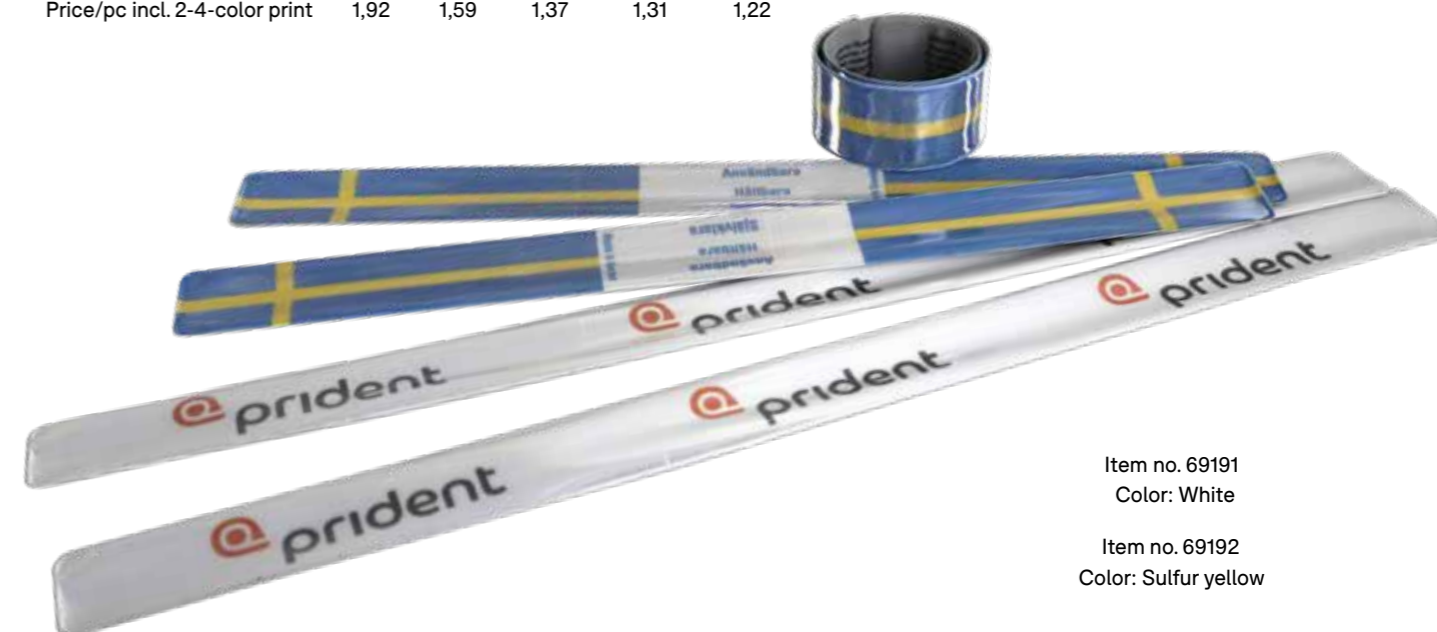

Slap Wrap Xtended Soft Reflective

A longer reflective tape that goes around even slightly larger outerwear. Attach two tapes, one on each side of the body, either on arms/legs or both. Made in a high-reflective quality material. White or fluorescent yellow reflective material. Print under the reflective surface.

The product is approved according to CE EN 17353:2020 B2. In order to fulfill the requirement in the standard, at least two slap wraps must be worn at the same time as described above.

Dimensions: 420 x 30 mm.
Maximum printing surface: 420 x 30 mm.

Set-up cost 55€	250 pcs	500 pcs	1000 pcs	2500 pcs	5000 pcs
Price/pc incl. 1-color printing	1,84	1,52	1,31	1,24	1,17
Price/pc incl. 2-4-color print	1,92	1,59	1,37	1,31	1,22

Item no. 69191
Color: White