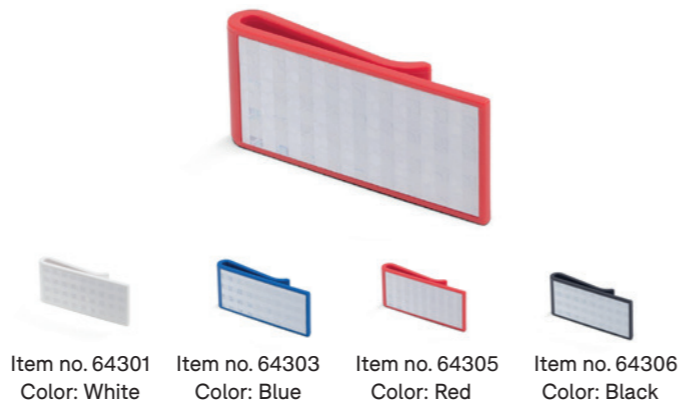

Safety Reflector Clips Classic

Smart clips that are easy to attach to jacket arms, pockets or the rear of a jacket - there are plenty of possibilities. Reflects light very well. Available in blue, red, black or white.

Dimensions: 79 x 33 mm.

Maximum printing surface: 67 x 27 mm.

Item no. 64301 Color: White
Item no. 64303 Color: Blue
Item no. 64305 Color: Red
Item no. 64306 Color: Black

Cliché 52 € /color	500 pcs	1000 pcs	2500 pcs	5000 pcs	10000 pcs
Price/pc incl. 1-color printing	1,18	1,01	0,91	0,89	0,82
Printing price/subsequent color	0,06	0,06	0,06	0,06	0,06

Bus Card Cover Reflector

The bus card cover not only allows you to keep track of your bus and train card, the reflector on the front ensures you are seen at the bus stop. Show the bus driver that you are at the bus stop by waving the cover. We always print below the reflector surface to ensure the maximum reflection area.

Dimensions: 62 x 92 mm.

Maximum printing surface: 62 x 92 mm.