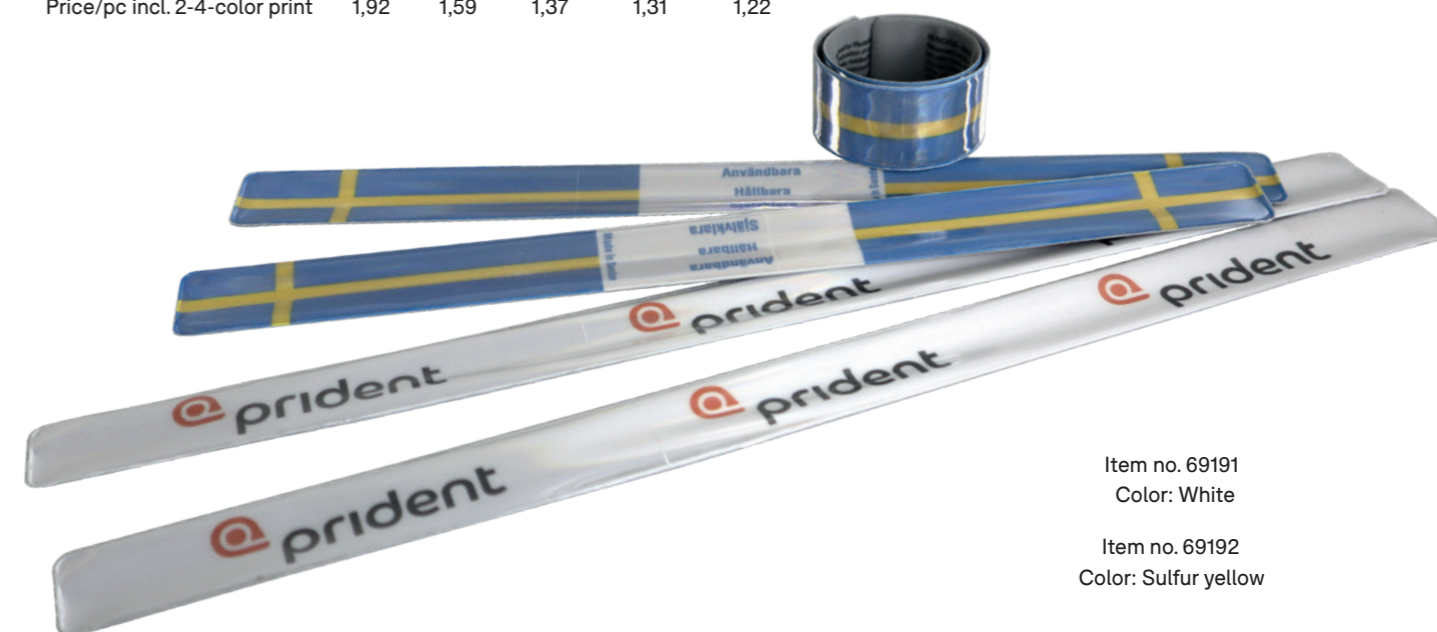

Slap Wrap Xtended Soft Reflective

A longer reflective tape that goes around even slightly larger outerwear. Attach two tapes, one on each side of the body, either on arms/legs or both. Made in a high-reflective quality material. White or fluorescent yellow reflective material. Print under the reflective surface. The product is approved according to CE EN 17353:2020 B2. In order to fulfill the requirement in the standard, at least two slap wraps must be worn at the same time as described above.

Dimensions: 420 x 30 mm.
Maximum printing surface: 420 x 30 mm.

Set-up cost 55€	250 pcs	500 pcs	1000 pcs	2500 pcs	5000 pcs
Price/pc incl. 1-color printing	1,84	1,52	1,31	1,24	1,17
Price/pc incl. 2-4-color print	1,92	1,59	1,37	1,31	1,22

Item no. 69191
Color: White

Item no. 69192
Color: Sulfur yellow

Approved reflectors

Slap Wrap Soft Reflective

A popular reflective tape that you simply attach by lightly hitting your arm or leg. Attach two tapes, one on each side of the body, either on arms/legs or both. Made in a high-reflective quality material. White or fluorescent yellow reflective material. Print under the reflective surface. The product is approved according to CE EN 17353:2020 B2. In order to fulfill the requirement in the standard, at least two slap wraps must be worn at the same time as described above.

Dimensions: 340 x 30 mm.
Maximum printing surface: 340 x 30 mm.