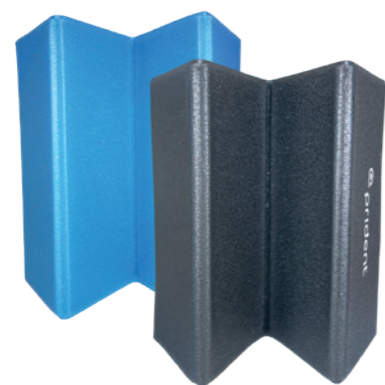

Item no. 45510
 Color: Wood Composite

Item no. 45516
 Color: Black

Item no. 45511
 Color: Nature White

Item no. 61303
 Color: Light blue /2925

Item no. 61306
 Color: Black

Seat pad Folding

Practical and waterproof seat pad that can easily be folded. 1-colour print.