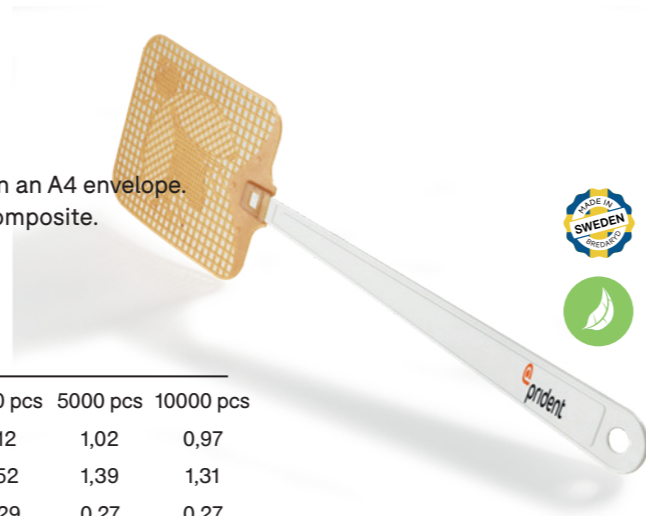

Shoehorn

Metal

A classic and practical shoe horn in metal. Keep it handy with your logo as the message sender. Available in two lengths, 31 cm or 58 cm

Dimensions: 31 cm or 58 cm.

Maximum printing surface: 60 x 20/12 mm.

| Cliché 52 € /color | 50 pcs | 100 pcs | 250 pcs | 500 pcs | 1000 pcs |
|---------------------------------------|--------|---------|---------|---------|----------|
| Price/pc incl. 1-color printing 31 cm | 7,04 | 5,75 | 4,95 | 4,60 | 4,38 |
| Price/pc incl. 1-color printing 58 cm | 8,34 | 6,92 | 6,03 | 5,70 | 5,47 |
| Printing price/subsequent color | 0,86 | 0,62 | 0,41 | 0,31 | 0,29 |

Fly Swatter

Also in bioplastic/wood composite

No summer without flies! Supplied unassembled and so fits in an A4 envelope. Made of durable plastic or environmentally friendly wood composite.

Dimensions: 395 x 100 mm.
Maximum printing surface: 210 x 17/5 mm.