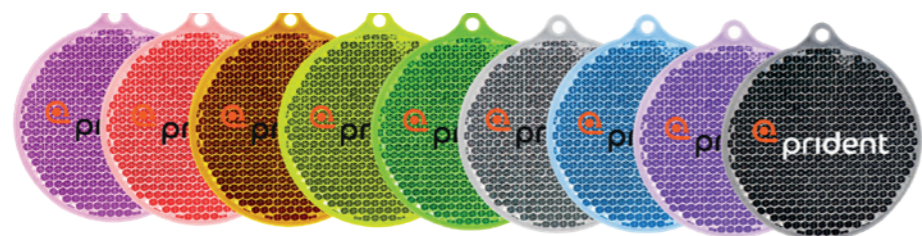

Safety Reflector Tag Round

A classic hard reflector in tenable polystyrene. Packed with ball chain or string and safety pin. Attach the reflector for exposure around knee height. Attach a reflector on each side of the body. The reflectors must hang freely and be visible from the front, back and the sides.

The product is approved according to CE EN 17353:2020 B1. In order to fulfill the requirement in the standard, at least two reflectors must be worn at the same time as described above.

Dimensions: Ø 55 mm.
Maximum printing surface: Ø 50 mm.

Cliché 52 € /color	500 pcs	1000 pcs	2500 pcs	5000 pcs	10000 pcs
Price/pc incl. 1-color printing	1,14	0,89	0,76	0,72	0,71
Printing price/subsequent color	0,06	0,06	0,06	0,06	0,06
Price 1th color back side	0,32	0,26	0,21	0,19	0,19

Colour	Item no.
Clear	64010
Blue	64013
Red	64015
Orange	64017
Purple	64019
Yellow	64012
Green	64014
Grey	64016
Cerise	64018

Coreflect

The original from the Nordics

We offer Coreflects reflective tiles of the highest quality. The product has the market's highest CIL value (reflectivity) and is made of durable polystyrene, which gives a long service life. Let yourself and your brand be seen in the dark while wearing a reflector from Coreflect.

Accessories

Several variants

As standard, your reflector is delivered with an uncolored ball link or with string and safety pin.

Colored ball link or add a carabiner to your ball link for an additional price.

Colored ball link: 0,05 €/pcs.

Carabiner: 0,22 €/pcs

Please feel free to ask us about prices for larger volumes, custom coloring, special packaging, and more.

Safety Reflectors

Figures - more shapes on request

Choose a color and model that fits your logo! Packed with ball chain or string and needle.

Attach the reflex for exposure around knee height. Attach a reflector on each side of the body.

The reflectors must hang freely and be visible from the front, back and the sides. The product is approved according to CE EN 17353:2020 B1. In order to fulfill the requirement in the standard, at least two reflectors must be worn at the same time as described above.

Printing surface adapted as necessary.

Cliché 52 € /color	500 pcs	1000 pcs	2500 pcs	5000 pcs	10000 pcs
Price/pc incl. 1-color printing	1,28	1,08	0,92	0,89	0,86
Printing price/subsequent color	0,06	0,06	0,06	0,06	0,06
Price 1th color back side	0,32	0,26	0,21	0,19	0,19